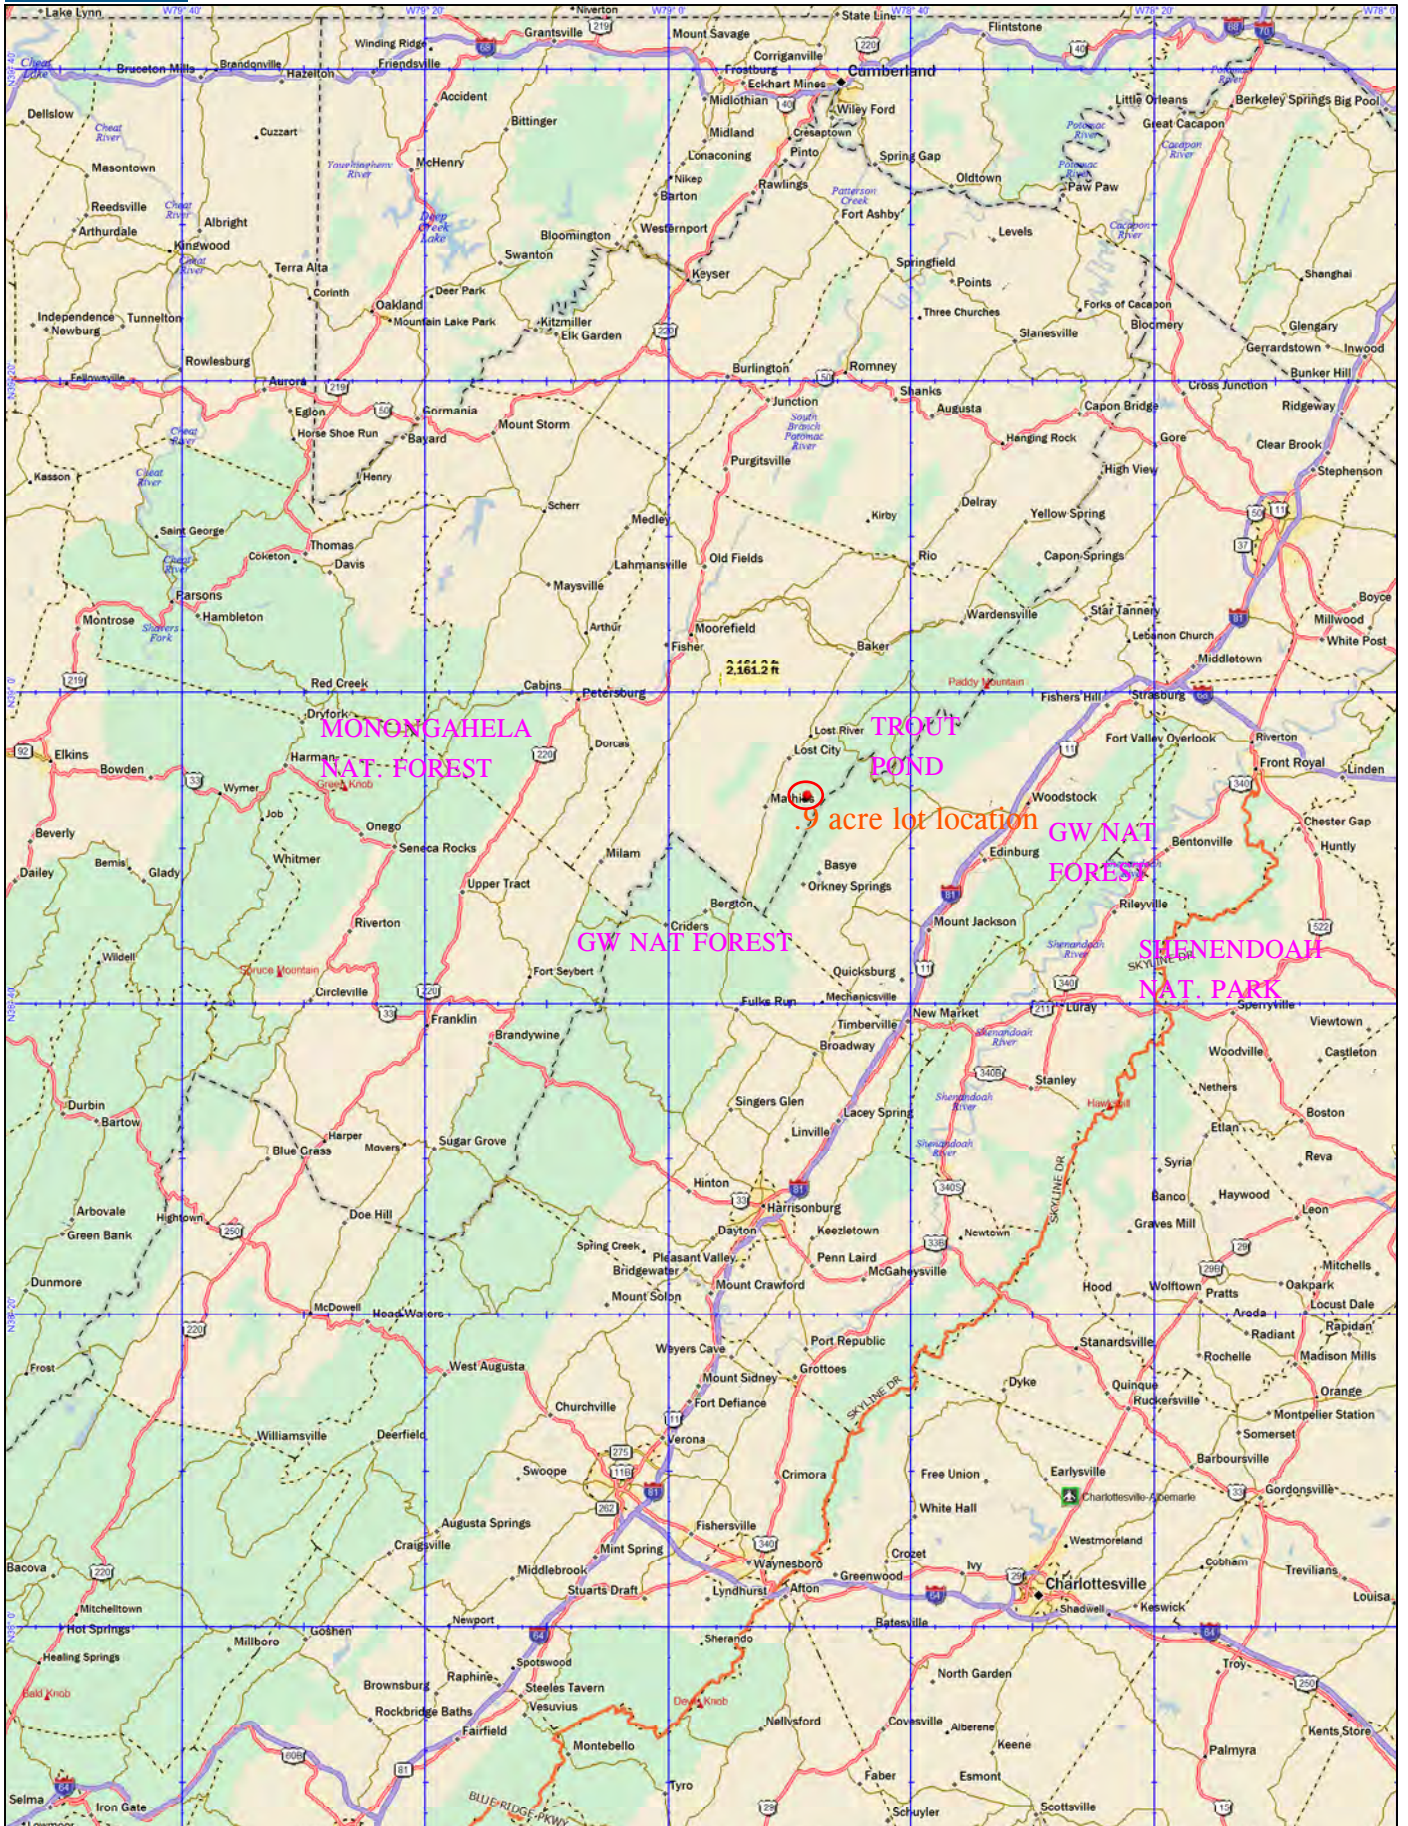

COORDINATES AT LOT N 38 53.414
W 78 48,550

TURN RIGHT INTO DIRT ROAD BEFORE LODGE
IT LOOKS LIKE A DRIVEWAY
FOR SALE SIGN IS ON LEFT AFTER PASSING LODGE
AND SHEDS

PROPERTY
LINES MARKED
ON TREES

CAMPER
PARKING

Data use subject to license.

© DeLorme. DeLorme Street Atlas USA® 2010.

www.delorme.com

Data use subject to license.

© DeLorme. DeLorme Street Atlas USA® 2010.

www.delorme.com

1" = 14.20 mi

Data Zoom 8-4

Data use subject to license.

© DeLorme. DeLorme Street Atlas USA® 2010.

www.delorme.com