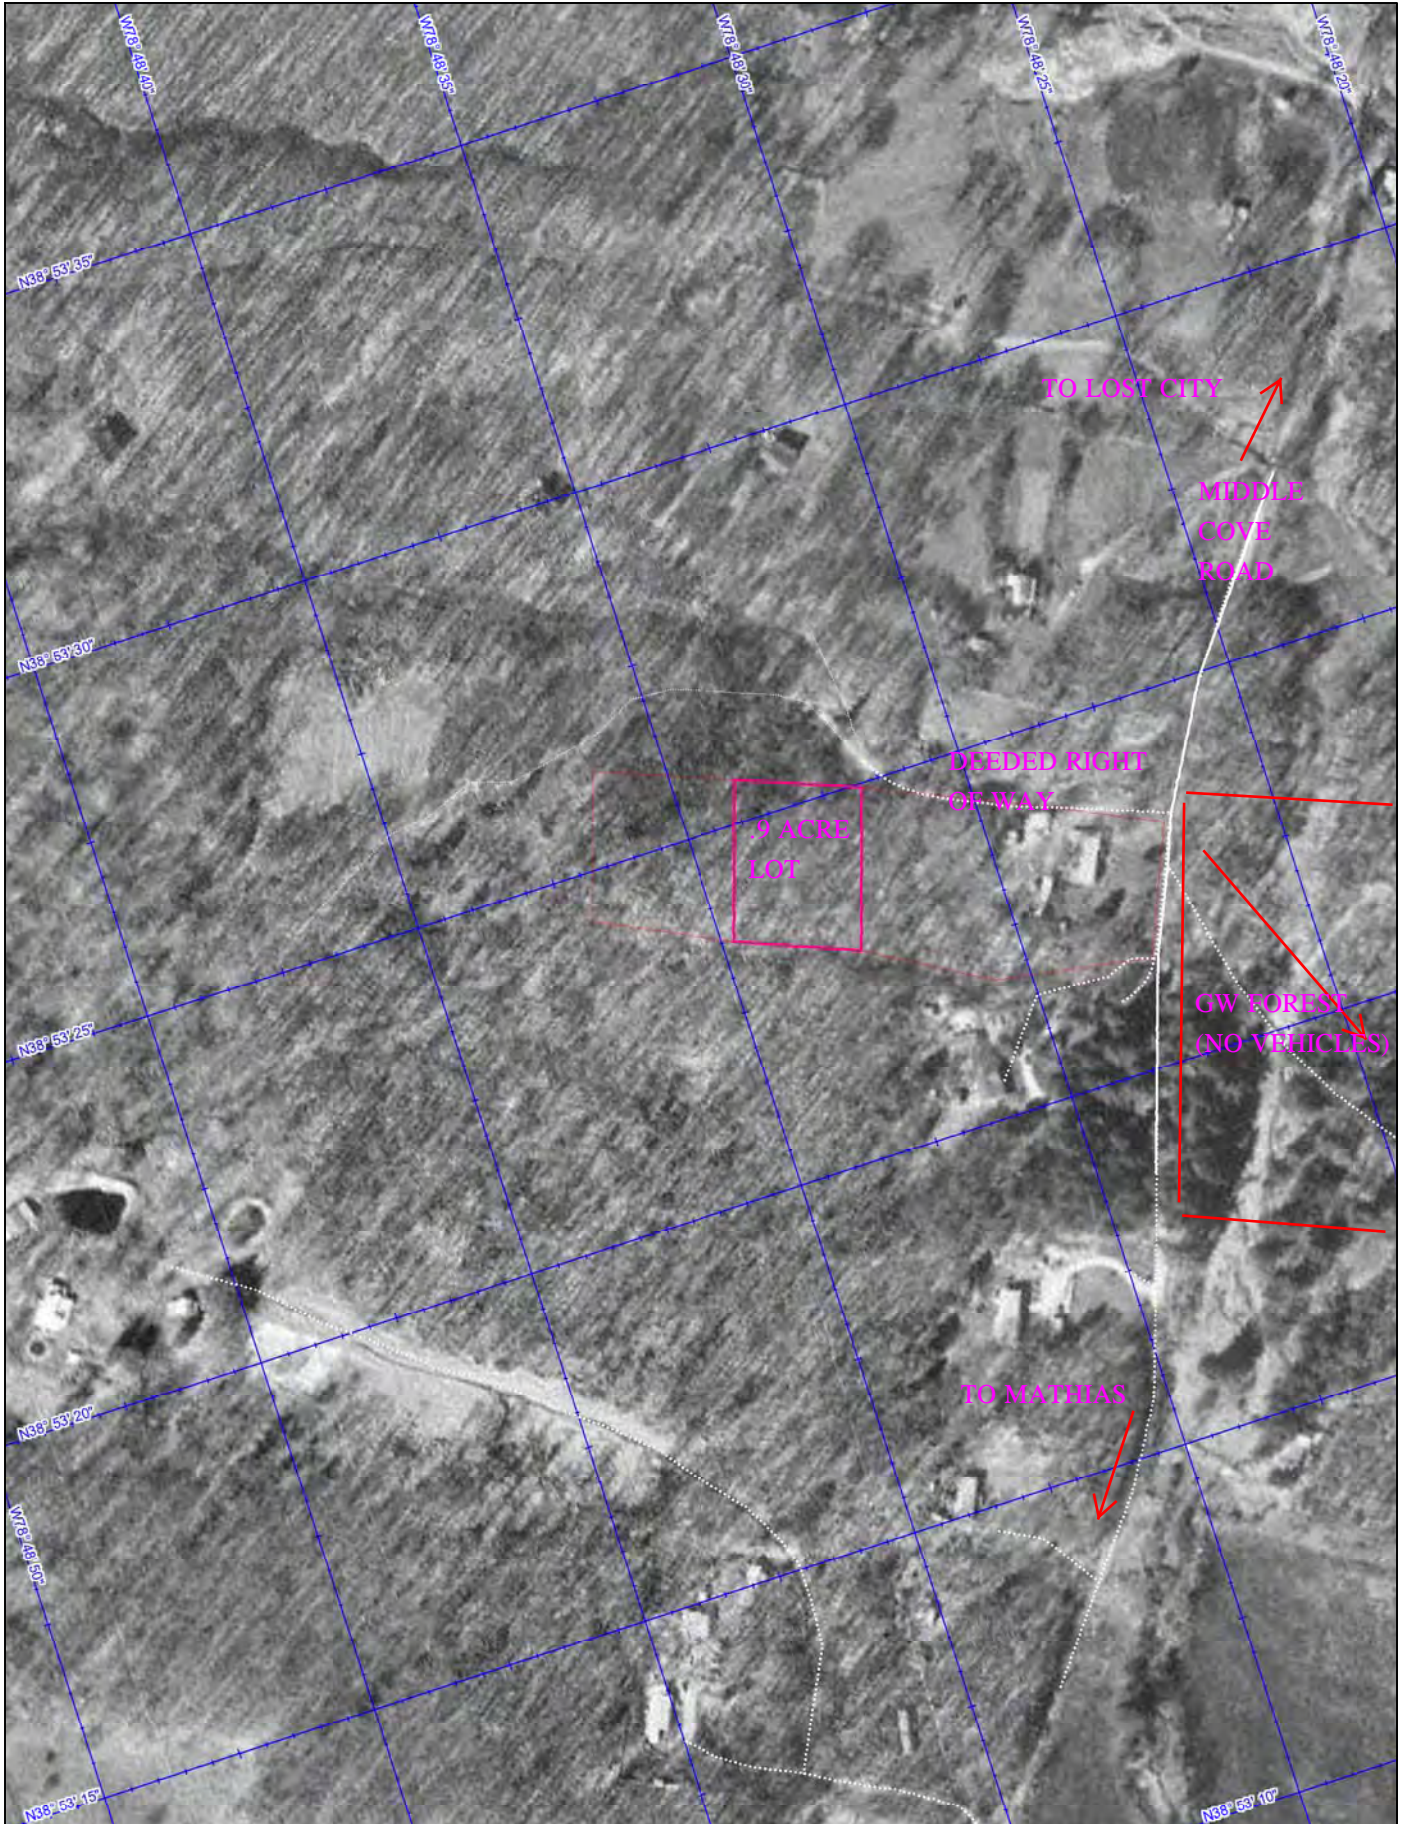

COORDINATES AT LOT N 38 53.414
W 78 48,550

TURN RIGHT INTO DIRT ROAD BEFORE LODGE
IT LOOKS LIKE A DRIVEWAY
FOR SALE SIGN IS ON LEFT AFTER PASSING LODGE
AND SHEDS

PROPERTY
LINES MARKED
ON TREES

CAMPER
PARKING

Data use subject to license.

© DeLorme. DeLorme Street Atlas USA® 2010.

www.delorme.com

Data use subject to license.

© DeLorme. DeLorme Street Atlas USA® 2010.

www.delorme.com

1" = 14.20 mi

Data Zoom 8-4