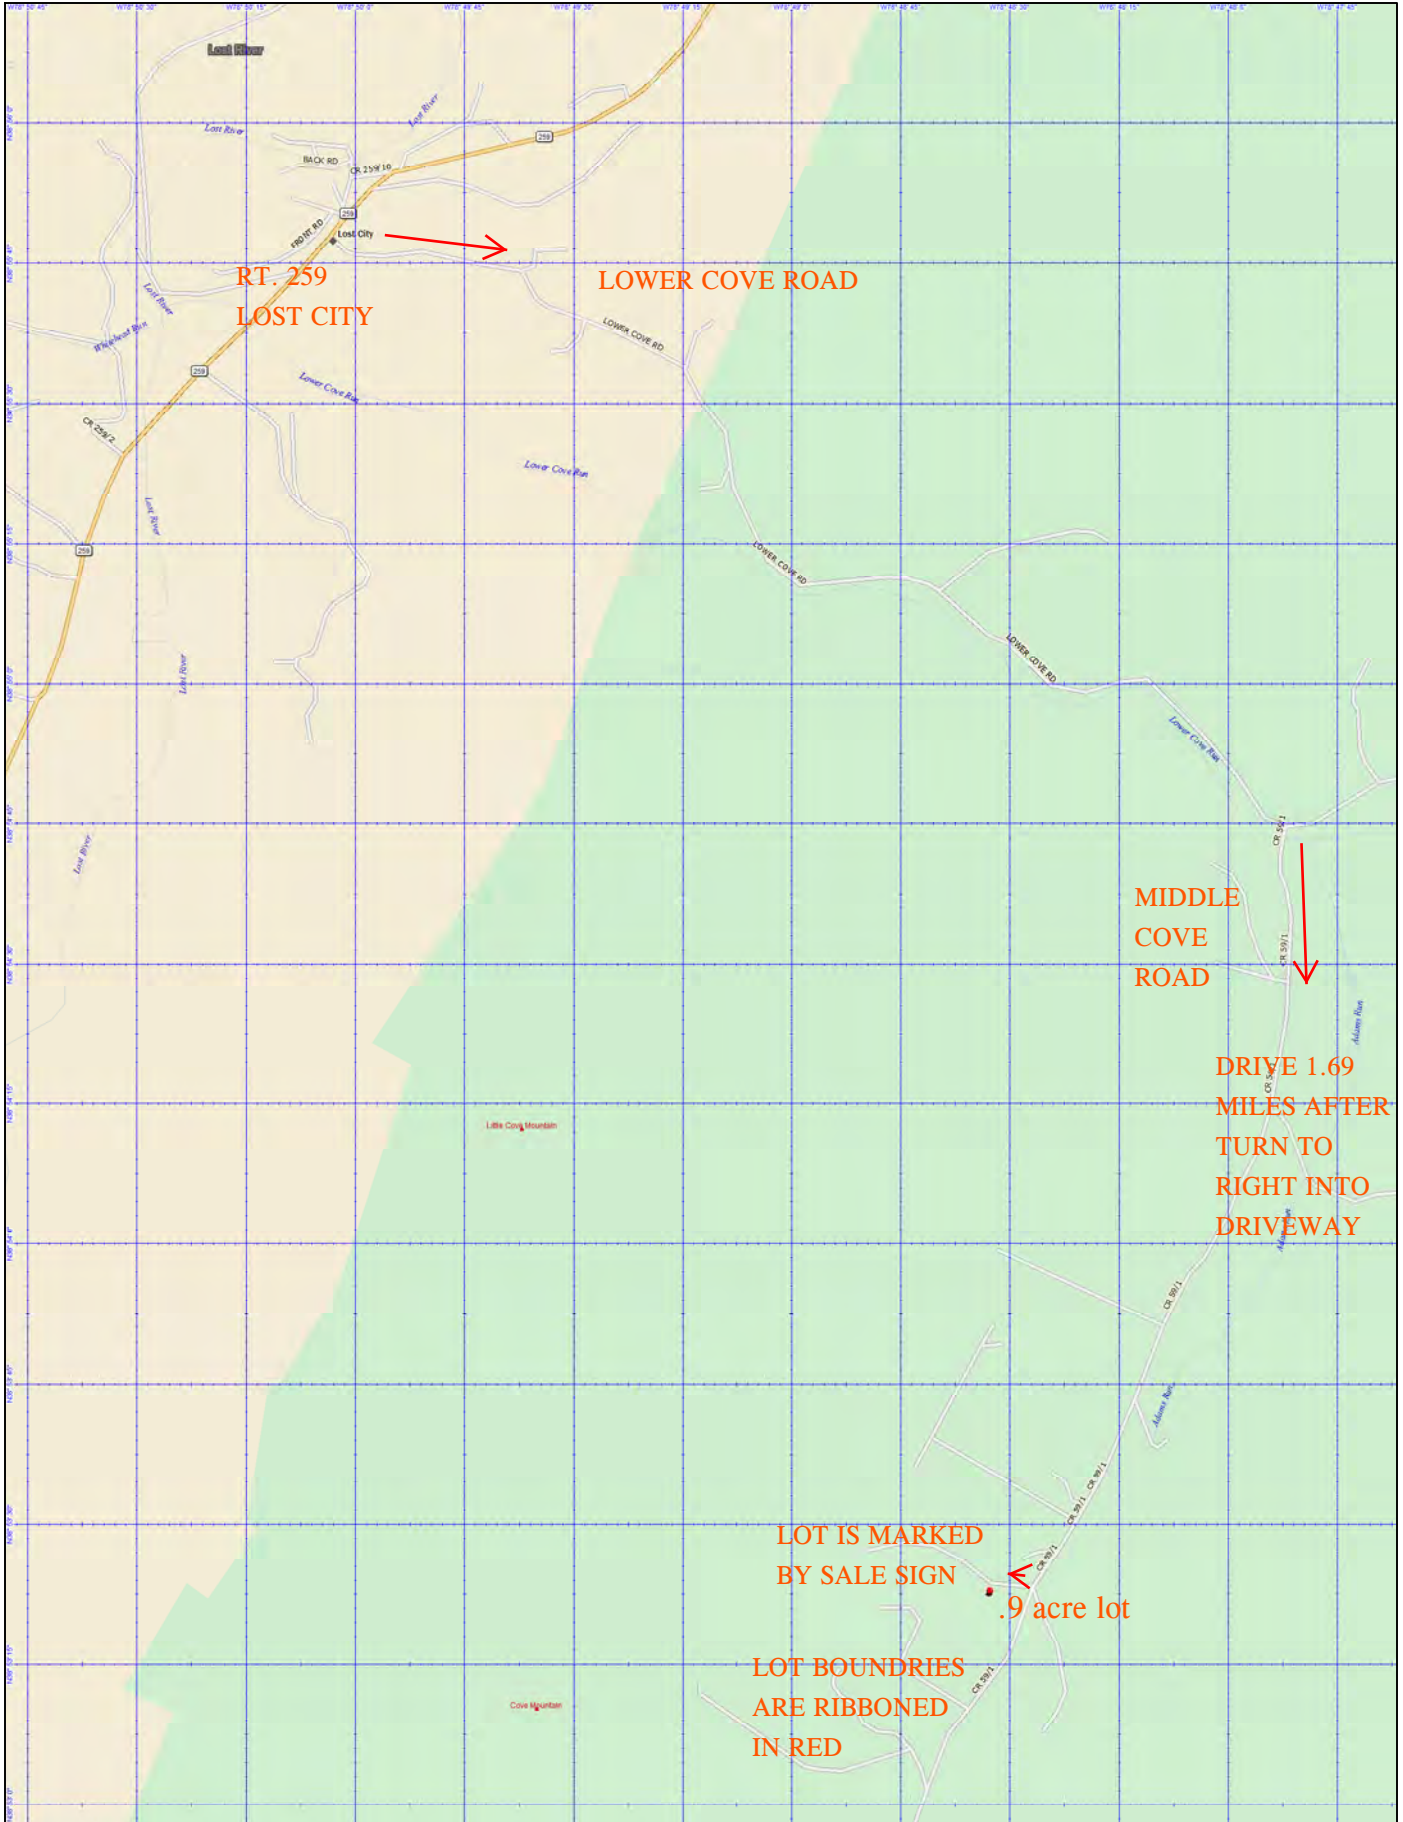

COORDINATES AT LOT N 38 53.414
W 78 48,550

TURN RIGHT INTO DIRT ROAD BEFORE LODGE
IT LOOKS LIKE A DRIVEWAY
FOR SALE SIGN IS ON LEFT AFTER PASSING LODGE
AND SHEDS

PROPERTY
LINES MARKED
ON TREES

CAMPER
PARKING

Data use subject to license.

© DeLorme. DeLorme Street Atlas USA® 2010.

www.delorme.com

Data use subject to license.

© DeLorme. DeLorme Street Atlas USA® 2010.

www.delorme.com

1" = 14.20 mi

Data Zoom 8-4

Data use subject to license.

© DeLorme. DeLorme Street Atlas USA® 2010.

www.delorme.com